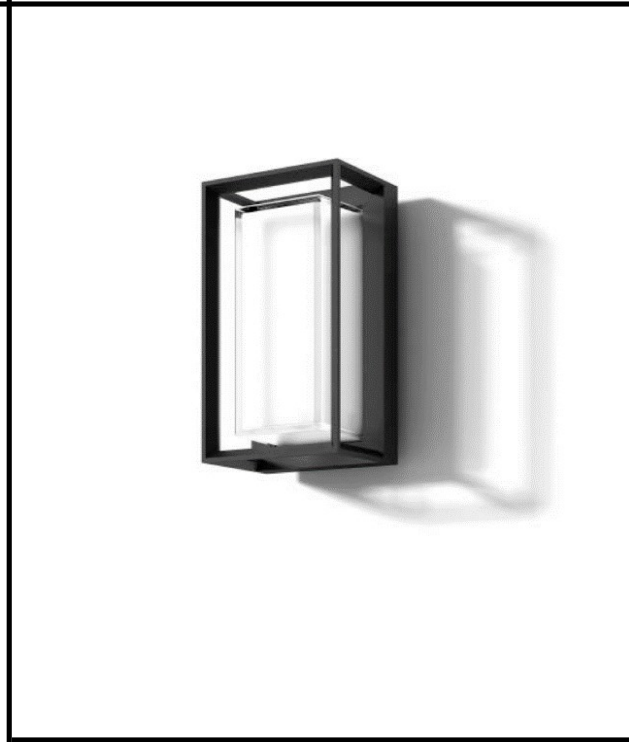

Sovitron Interior Pvt.Ltd.

Model Name	SILAS-R4230 Wall Light/DL-OUC-R4230-11
Description	Wall light

Technical description	Image
-----------------------	-------

Dimension	L=256mm,W=131mm H=118mm
Frame	Aluminium Die-cast
Color Tempertaure	4000K
Power	6W
Total Luminous Flux	400 lm
Efficacy	66.6 lm/W
IP rating	65
Beam angle	140°
Color Rendering	≥80
Mounting	Surface
Optics	Pressed borosilicate glass
Dimming	NON-Dimmable
Operating Voltage	220-240 VAC
Standard Lifetime	L70 minimum at 50,000 burning hours