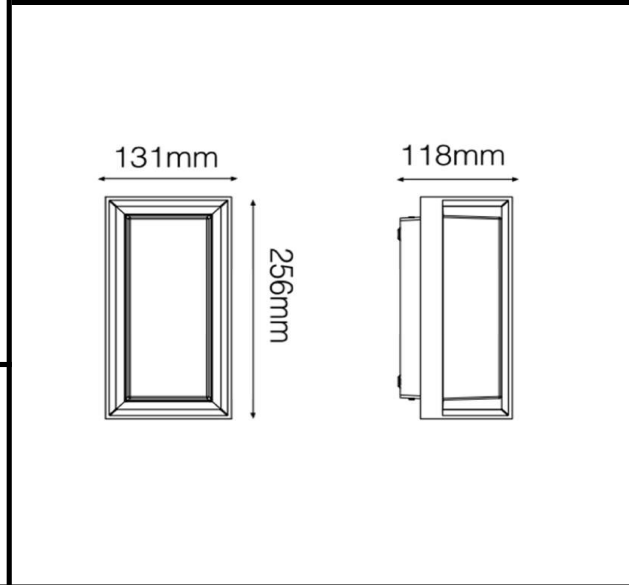

Sovitron Interior Pvt.Ltd.

Model Name	SILAS-R4230 Wall Light/DL-OUC-R4230-11
Description	Wall light

Technical description	Image
-----------------------	-------

Dimension	L=256mm,W=131mm H=118mm
Frame	Aluminium Die-cast
Color Tempertaure	4000K
Power	6W
Total Luminous Flux	400 lm
Efficacy	66.6 lm/W
IP rating	65
Beam angle	140°
Color Rendering	≥80
Mounting	Surface
Optics	Pressed borosilicate glass
Dimming	NON-Dimmable
Operating Voltage	220-240 VAC
Standard Lifetime	L70 minimum at 50,000 burning hours

Dimension diagram

Remarks:-

Address: Plot #7 Saroorpur-Nangla Industrial Area,Ballabgharh-Sohna Road,Faridabad-121005
Email: info@sovitron.com